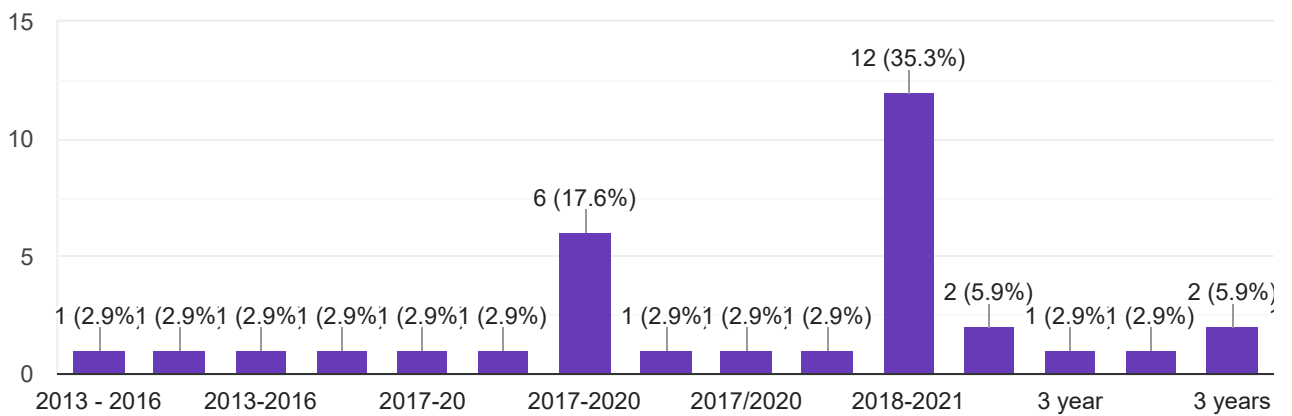

ALUMNI FEEDBACK ON CURRICULUM - BA MALAYALAM

Questions Responses 34 Settings

34 responses

Not accepting responses

Message for respondents

This form is no longer accepting responses

Summary

Question

Individual

Period of Study

34 responses

1. Relevance of your curriculum in real life application

34 responses

2. Relevance of your curriculum to your current job

34 responses

3. How did the curriculum address current social, economic and environmental issues?