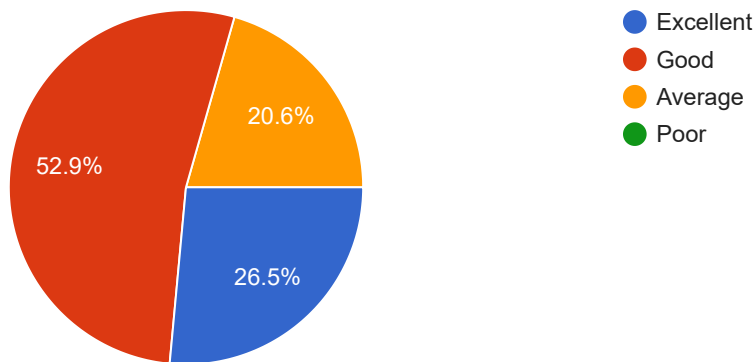

ALUMNI FEEDBACK ON CURRICULUM - BA MALAYALAM

Questions Responses 34 Settings

34 responses

Not accepting responses

Message for respondents

This form is no longer accepting responses

Summary

Question

Individual

Period of Study

34 responses

1. Relevance of your curriculum in real life application

34 responses

2. Relevance of your curriculum to your current job

34 responses

3. How did the curriculum address current social, economic and environmental issues?