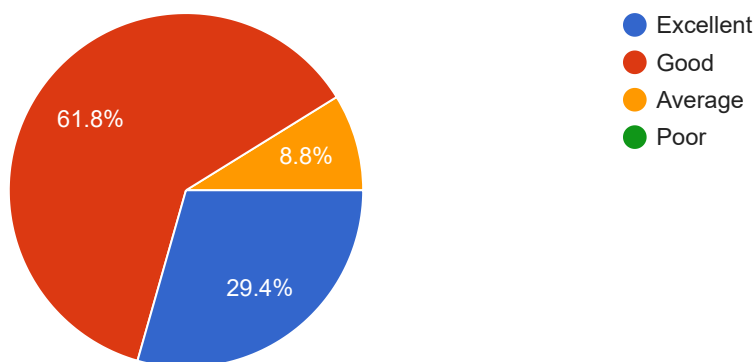

3. How did the curriculum address current social, economic and environmental issues?

34 responses