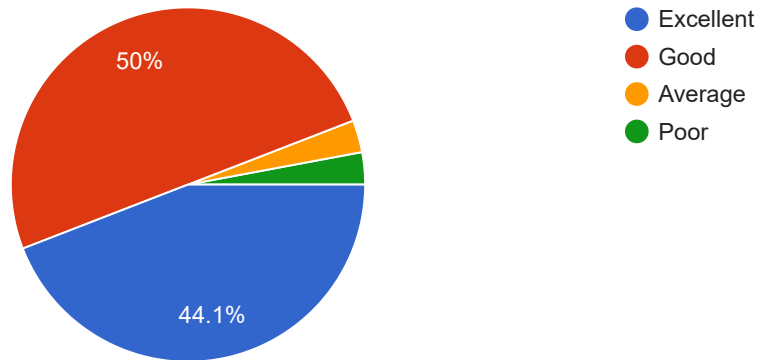

4. How did the curriculum enrich your communication skills, work ability and team work skills?

34 responses